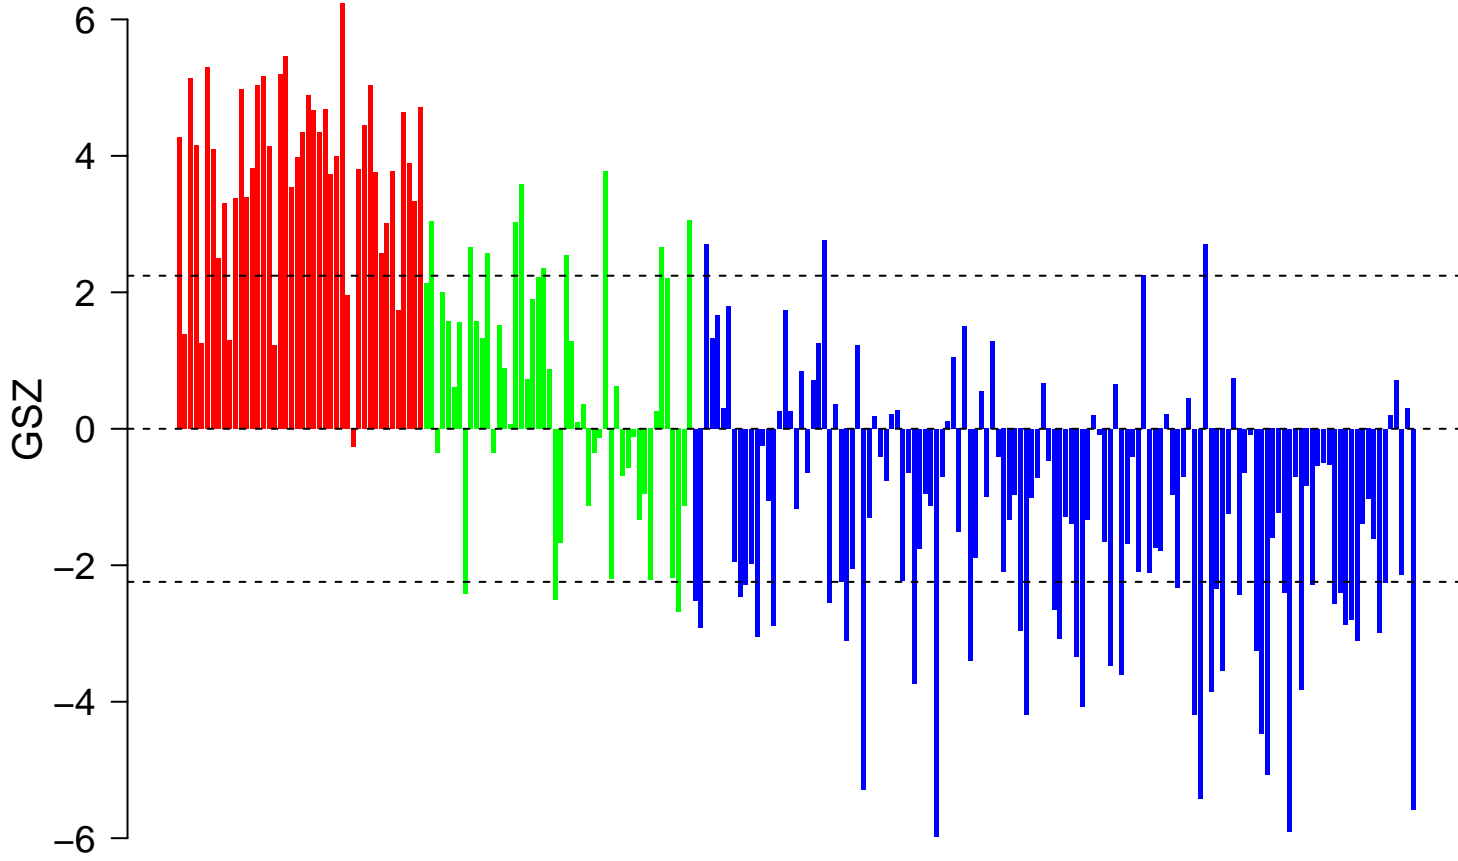

REACTOME_HIV_LIFE_CYCLE

■ on
■ -
□ off

REACTOME_HIV_LIFE_CYCLE